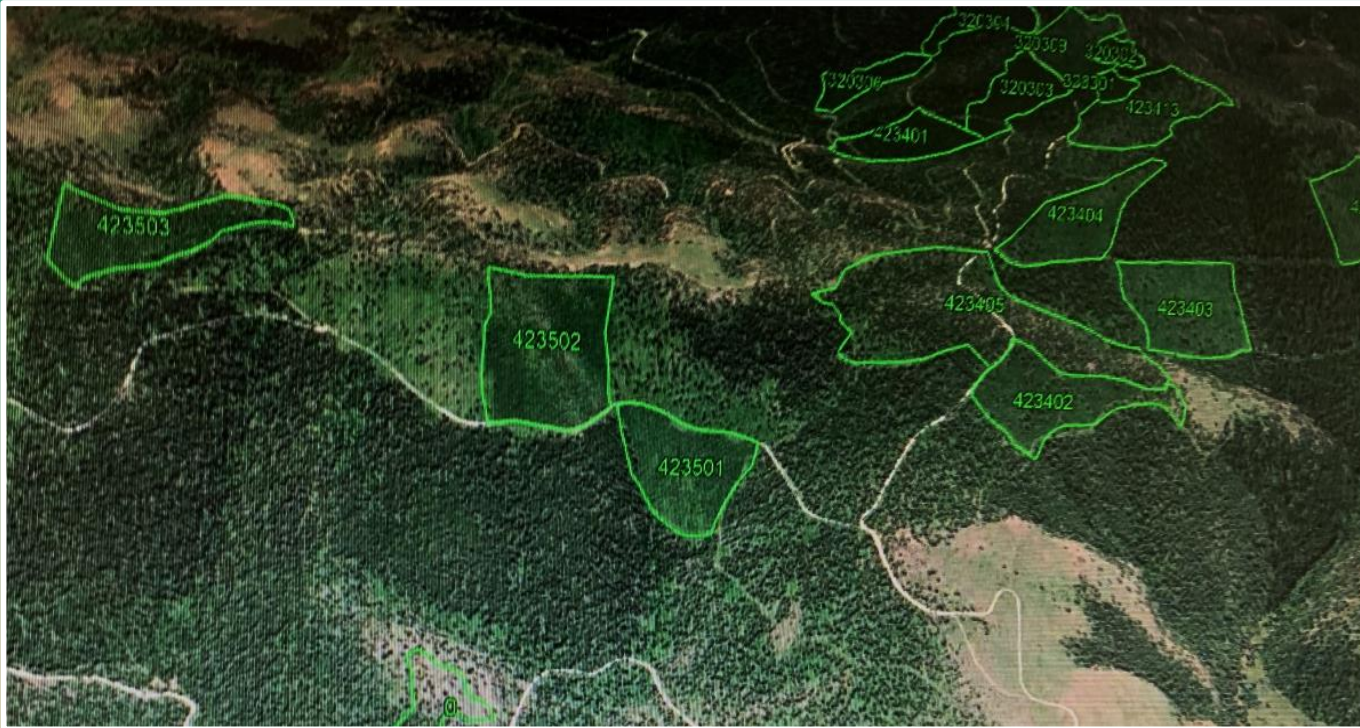

THE BEGINNING OF OUR WHITEBARK PINE RESTORATION

WBP Restoration Units,
Boulder 2700 Salvage Sanitation.