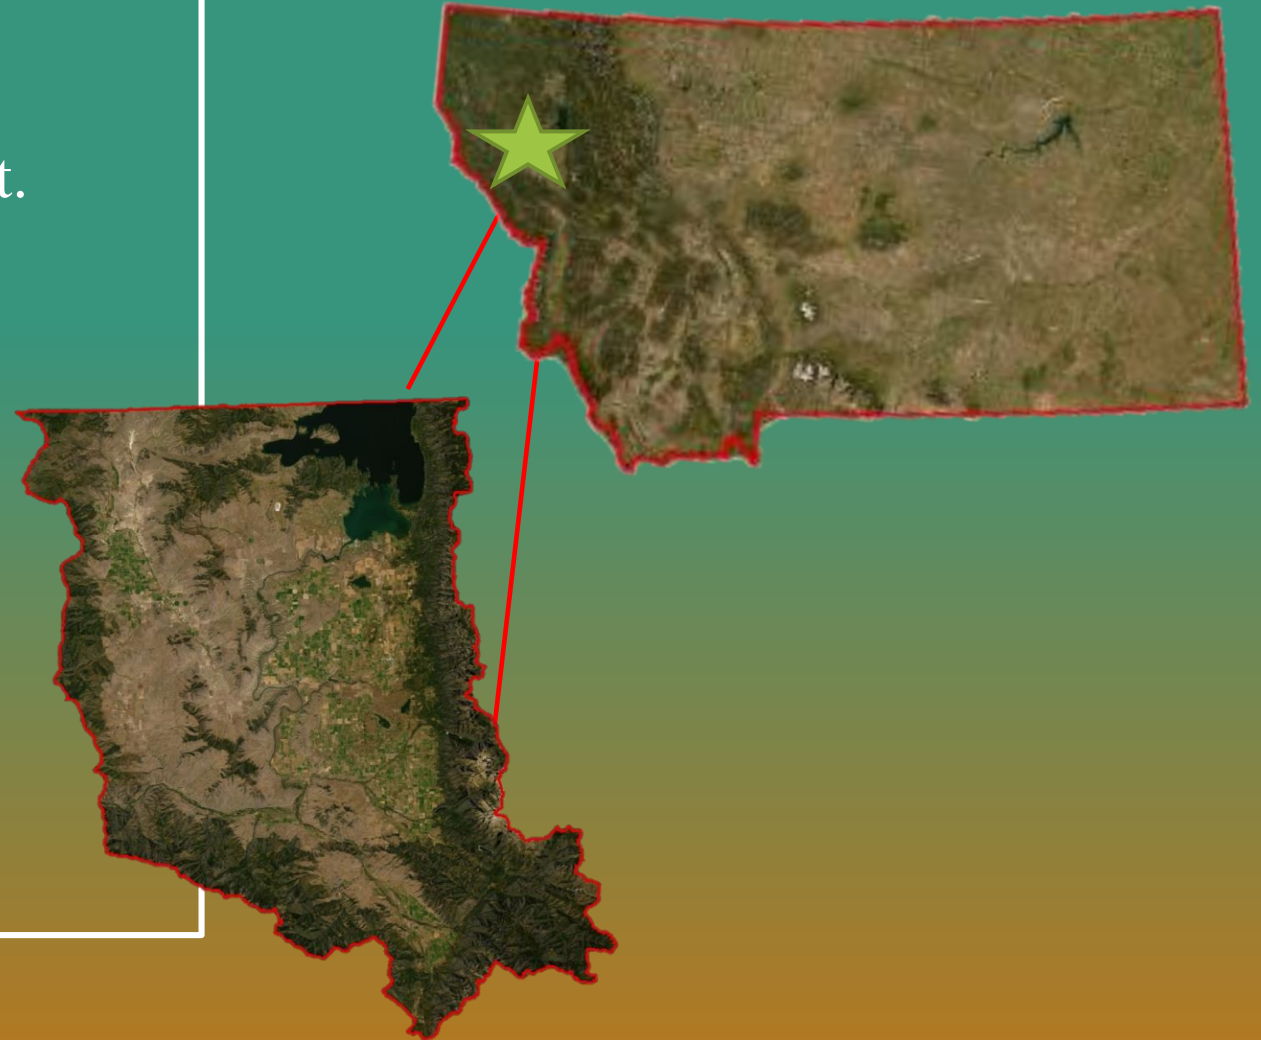

**SOWING HISTORY, GROWING CULTURE, PLANTING LANGUAGE:
CSKT'S WHITEBARK BIO CULTURAL RESTORATION.**

ShiNaasha Pete

Confederated Salish and Kootenai Tribal Forestry

Reforestation Forester, Whitebark Pine Restoration Program Manager

- **An Overview of Whitebark Pine (WBP) on the Flathead Reservation.**
- **Ecosystem Management of WBP implements culture considerations**
- **Implementing our management plans to move beyond current and future obstacles.**
- **Current CSKT Forestry's Methods for WBP Restoration.**

WHITEBARK PINE ON THE FLATHEAD RESERVATION

- Hell Gate Treaty, March 8th, 1855
 - 1.3 million acres (526,091 hectares)
- 256,757 acres (103,905 hectares) of forest.
 - 105,000 acres (42,492 hectares) of Whitebark pine habitat.
- Forest Type
 - Subalpine, Timberline series
- Habitat Type
 - Subalpine, Whitebark, Huckleberry.
ABLA/PIAL/VASC